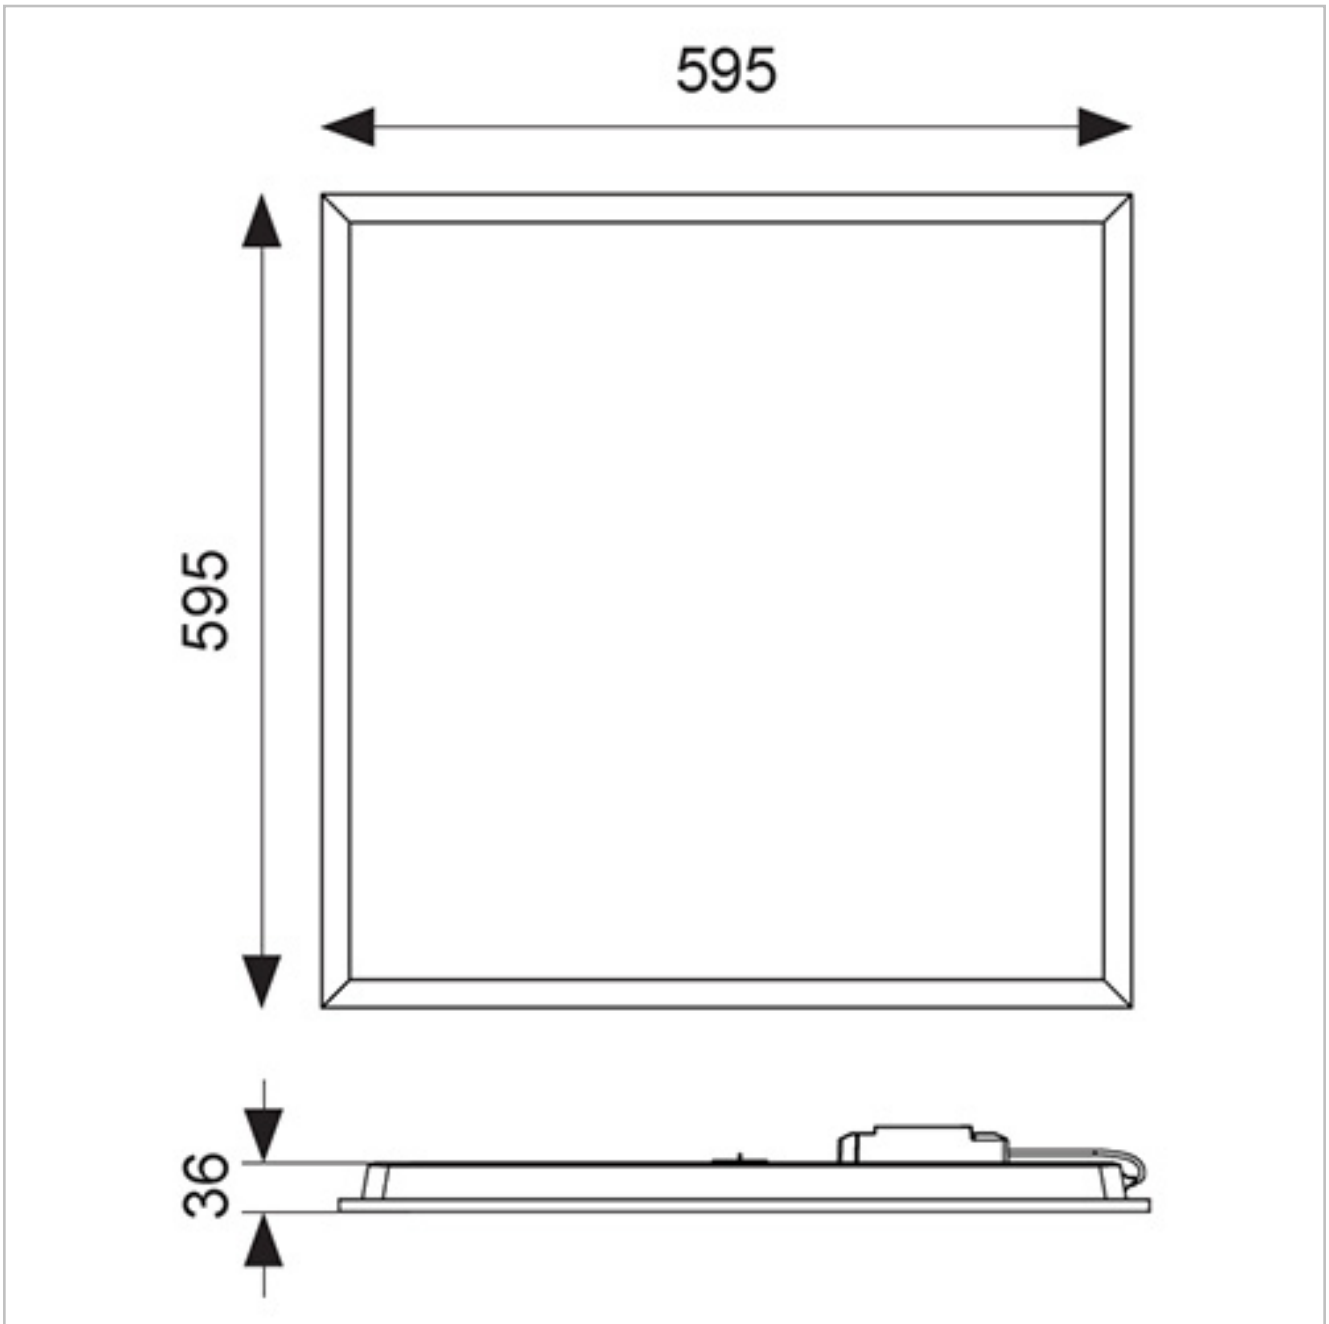

Datasheet generated from <https://onetimepim.com> last updated Monday, September 6, 2021 2:38:32 PM